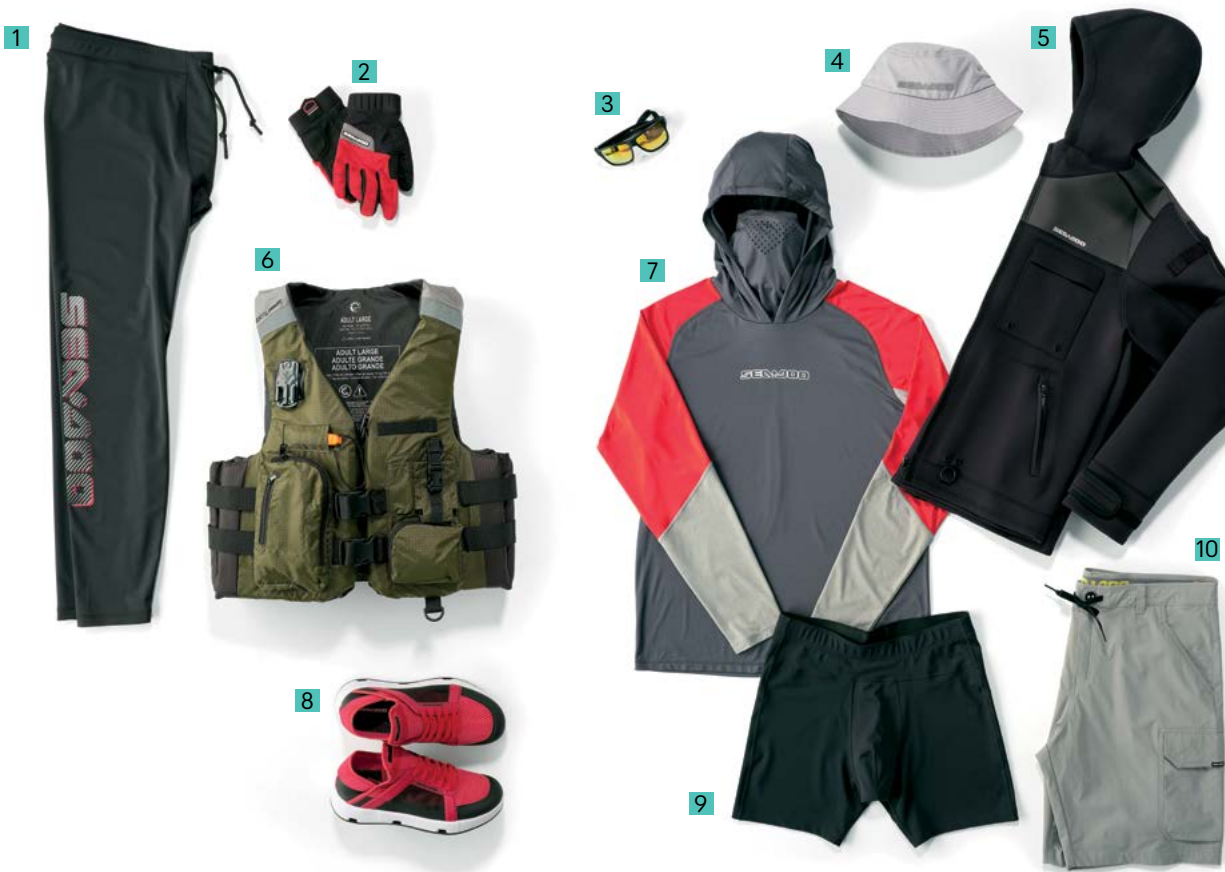

This hard-sided weather resistant box is
stackable with a LinQ bag or additional
modular boxes.

10 L - 715005494

20 L - 715007112

30 L - 715006830

20 L

10 L

See more and venture further with these shorts, sunglasses, gloves and hats made for riding in rough conditions.