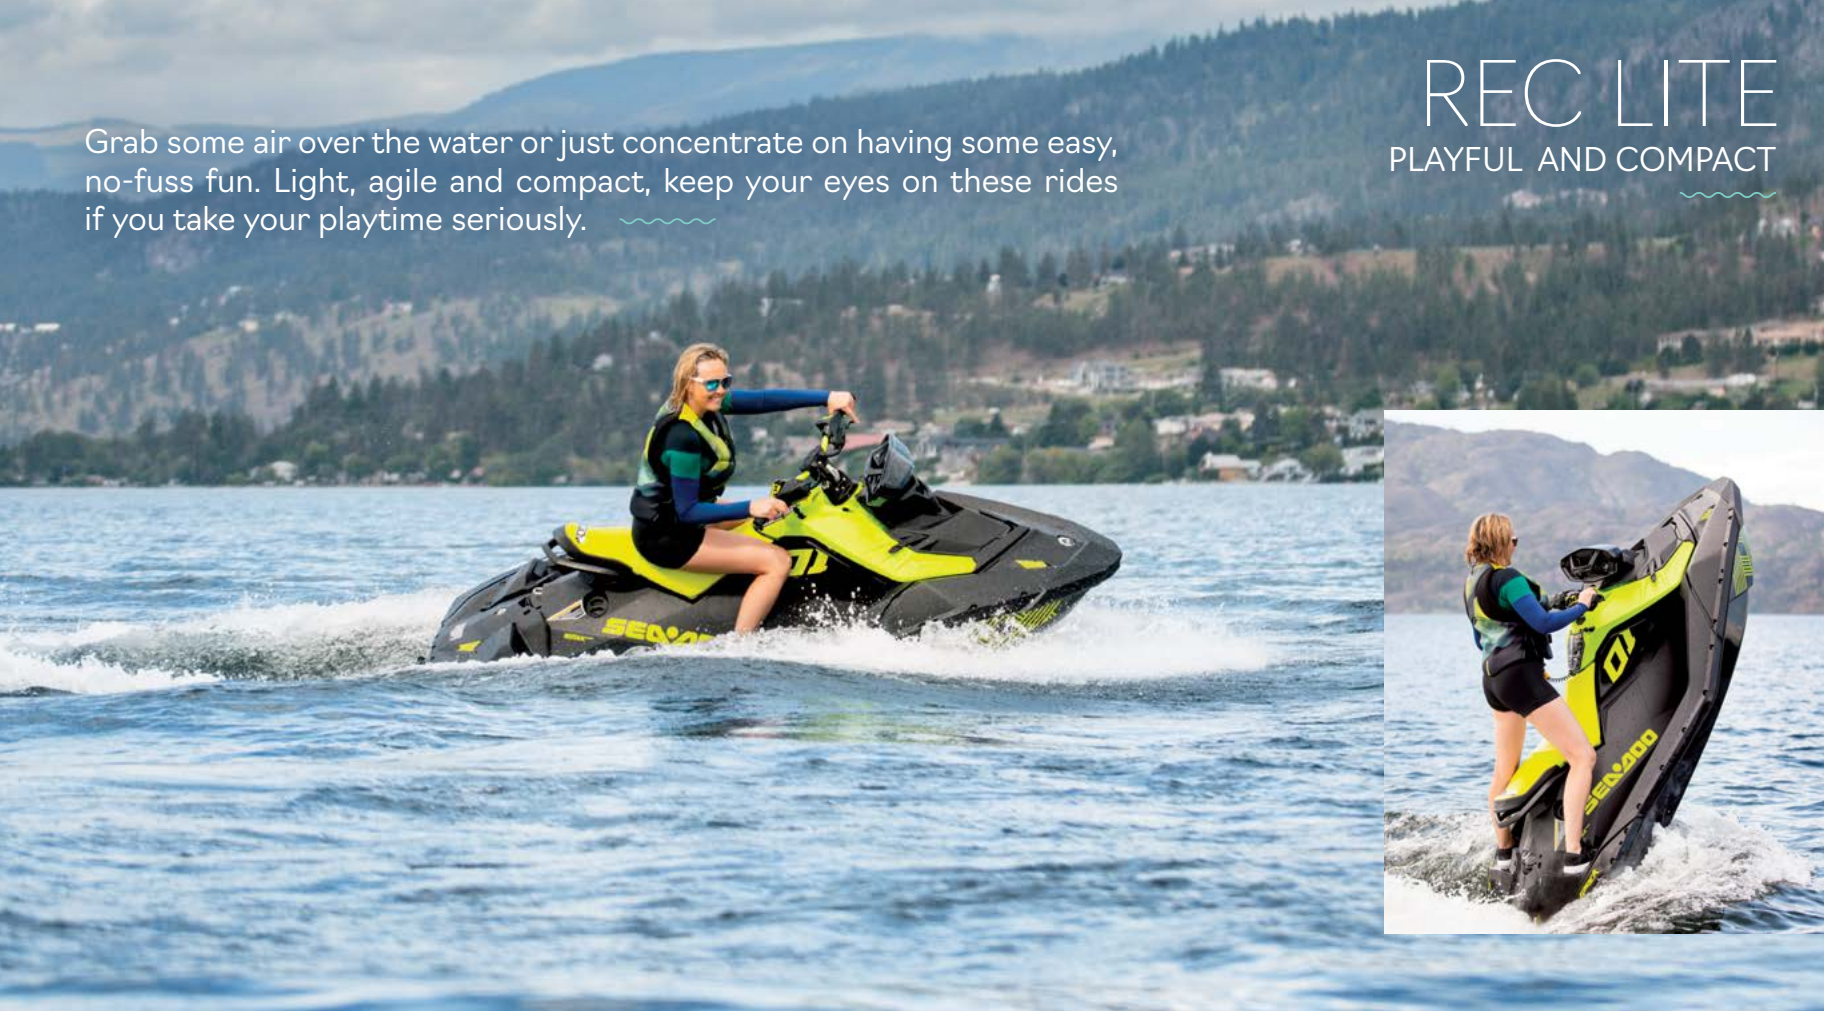

ADVENTURE

EXPLORATION AND LONG DISTANCE

Keep your eyes on the horizon and unlock more of the season with the Explorer Pro 170. This purpose-built model is made for long, comfortable rides on new waterways: store more of what you'll need and extend the experience with functional accessories. The possibilities for adventure are endless, go chase them down.

#### Sea-Doo One-Person Triangle Tube

This versatile tube is perfect for both relaxed zen drifting or some more high-performance agile tubing.

B106670000

Grab some air over the water or just concentrate on having some easy, no-fuss fun. Light, agile and compact, keep your eyes on these rides if you take your playtime seriously. ~~~~~

# REC LITE

PLAYFUL AND COMPACT

~~~~~

Sea-Doo 14 L Cooler Bag
Handles and straps let you and your family bring this ingenious soft-sided cooler from the dock to the water with ease.
295100965

NEW Sea-Doo Airflow Sunset Edition PFD
Breathable PFD with ecoprene outer shell.
285988